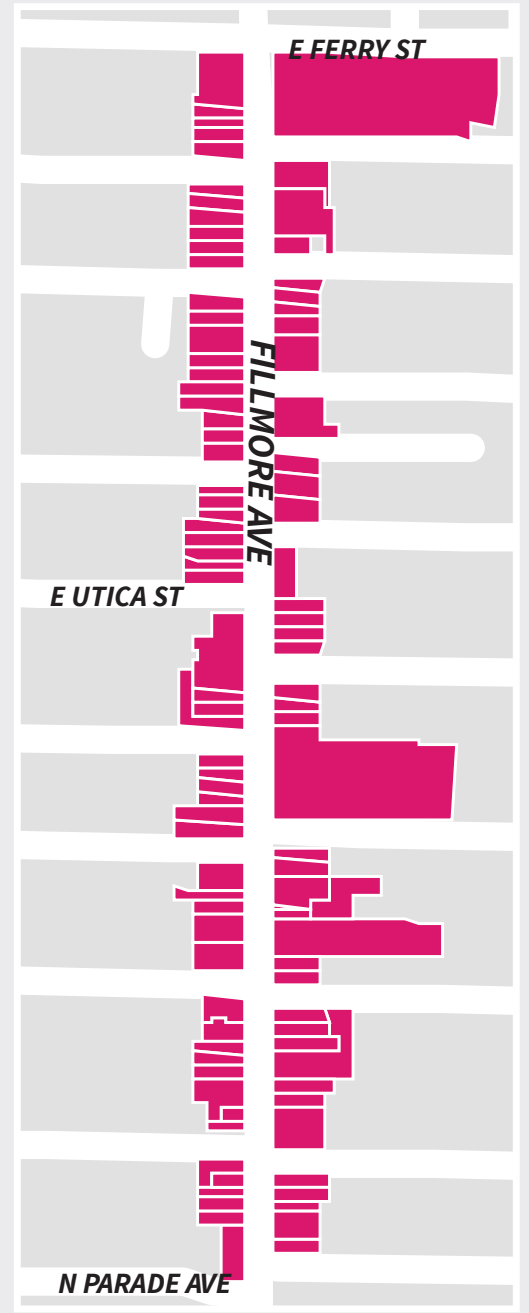

# Eligible Districts East Side Commercial District Program

Jefferson Avenue Corridor

## Jefferson Avenue Commercial District

Reflects properties a Jefferson Ave. address between East Ferry St. and BFNC Dr.

Fillmore Avenue Corridor

## MLK Park Business District

Reflects properties with a Fillmore Ave. address between East Ferry St. and N Parade Ave.

Fillmore Avenue Corridor

## Kensington Bailey

Reflects properties with a Bailey Ave. address between Winspear Ave. and Rte. 33.